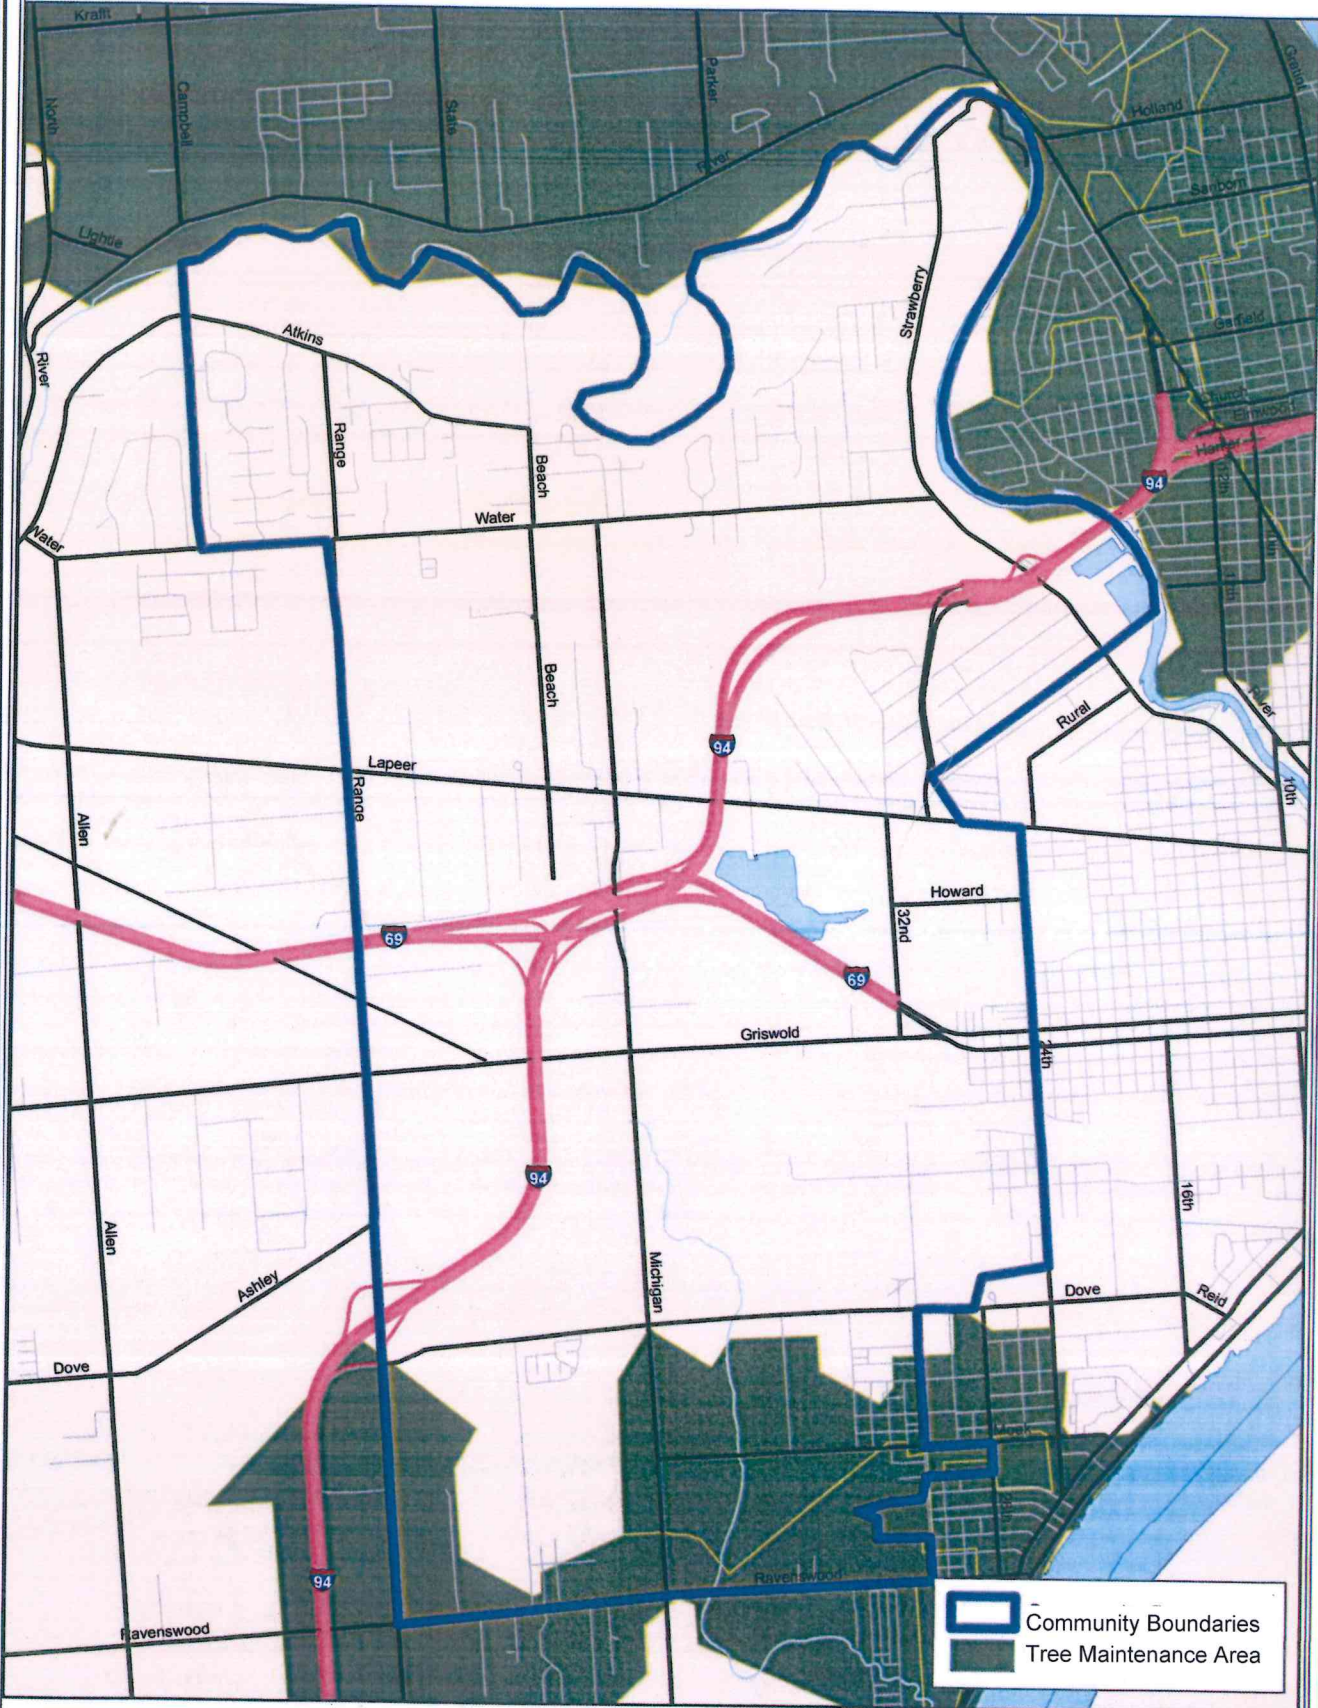

2018 Tree Trim Maintenance Program

Port Huron Township

- Two-thirds of the time DTE Energy customers are without power is due to trees.
- Tree trimming is an industry-wide solution to prevent outages.
- DTE Energy follows industry best practice and standards for tree trimming.
- DTE Energy works collaboratively with customers

Please note: During 2018, DTE Energy is planning to trim trees within the area shaded green. Additional tree work may be necessary based on circuit performance to improve reliability. Severe weather or other circumstances may change the timing and extent of the work performed.